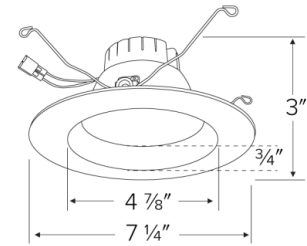

Dimensions

Technical Details

Optics: Frosted polycarbonate lens diffuses light evenly throughout while reducing glare with LED Array technology.

Construction: For use in IC and non-IC housings. Spun Aluminum for greater heat dissipation. High quality powder coat finish preventing rust and paint cracking.

Installation: Includes PSA30 medium base adapter for retrofitting existing housings. Quick connect for use with ELCO housings EL570ICA, EL570RICA, EL560ICA, EL560RICA, EL56FICA. PSA30 (Medium Base Socket adapter) allows for use with EL99ICA, EL99RICA, EL99FICA, EL99A, EL99RA. PSA31 (GU10 Socket Adapter, not included) allows for use with EL49ICA, EL49A, EL49RA. PSA35 (GU24 Socket Adapter, not included) allows for use with EL99ICA-G24, EL99RICA-G24. Can be used in IC and non-IC housings.

Electrical: Driver connects to 120V power supply. High Efficiency driver with a power factor > 0.9. Start time of less than .75 seconds.

LED Technology:

- Extremely accurate color rendering with 93+ CRI.
- Lumen Maintenance of 50,000 hours L70 Life based on LM80 standardized test results.
- Superior Thermal Management by utilizing integral heat sink.
- Instant On to Full Brightness.
- No LED pixelation.

Dimmability: Works with 120V Triac and ELV type dimmers. Dims down to 10%. For full list of dimmers refer to the Dimmer Compatibility List. Industry leading dimming. Dims smoothly with no hot spots or flickering.

Listings: cUL Listed for Wet Location. RoHS Compliant. ENERGY STAR® Certified. Title 24 JA8-2019 Compliant.

Warranty: ELCO Products are built to last with a 5-year Limited Warranty.

Product Number

Item	Lamp type	Lumens	CCT	Watts	Voltage	Dimming	Finish
EL61527W	LED	800 lm	2700K	10W	120V	Triac/ELV	All White