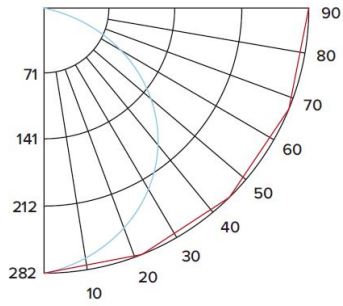

LED Reflector Insert

PHOTOMETRIC REPORT

Product #: EL61527
 Wattage/Lumens: 10.1W/ 731 Lm
 Luminaire LPW: 72 Lm/W

CANDLE POWER SUMMARY

Degrees Vertical	0°
0	282
5	280
15	267
25	245
35	213
45	172
55	125
65	74
75	25
85	1.9
90	0