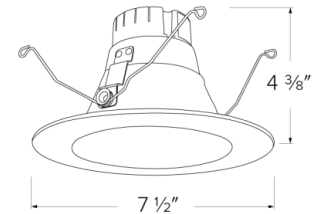

Product Numbers

Item	Lamp type	Lumens	CCT	Watts	Voltage	Dimming	Finish
EL625CT5W	LED	880-1080 lm	2700K, 3000K, 3500K, 4000K, 5000K	15W	120V	Triac/ELV	All White
EL625CT5H	LED	880-1080 lm	2700K, 3000K, 3500K, 4000K, 5000K	15W	120V	Triac/ELV	Haze with White Ring