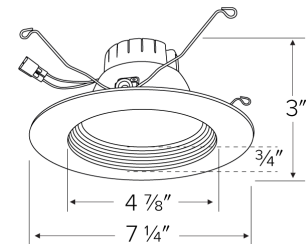

Dimensions

Product Numbers

Item	Lamp type	Lumens	CCT	Watts	Voltage	Dimming	Finish
EL610CT5W	LED	880 lm	2700K,	12W	120V	Triac/ELV	All White
			3000K,				
			3500K,				
			4000K,				
			5000K				
EL610CT5BB	LED	880 lm	2700K,	12W	120V	Triac/ELV	All Black
			3000K,				
			3500K,				
			4000K,				
			5000K				
EL611CT5W	LED	1100 lm	2700K,	17W	120V	Triac/ELV	All White
			3000K,				
			3500K,				
			4000K,				
			5000K