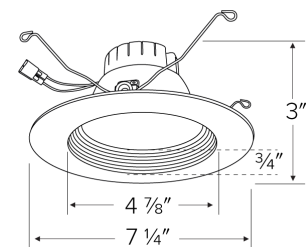

Dimensions

Product Numbers

Item	Lamp type	Lumens	CCT	Watts	Voltage	Dimming	Finish
EL610CT5W	LED	880 lm	2700K,	12W	120V	Triac/ELV	All White
			3000K,				
			3500K,				
			4000K,				
			5000K				
EL610CT5BB	LED	880 lm	2700K,	12W	120V	Triac/ELV	All Black
			3000K,				
			3500K,				
			4000K,				
			5000K				
EL611CT5W	LED	1100 lm	2700K,	17W	120V	Triac/ELV	All White
			3000K,				
			3500K,				
			4000K,				
			5000K