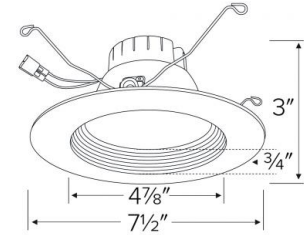

Dimensions

Technical Details

Optics: Frosted polycarbonate lens diffuses light evenly throughout while reducing glare with LED Array technology.

Construction: For use in IC and Non-IC housings. Spun Aluminum for greater heat dissipation. High quality powder coat finish preventing rust and paint cracking.

Installation: Includes PSA30 medium base adapter for retrofitting existing housings. Quick connect for use with ELCO housings EL570ICA, EL570RICA, EL56FICA, EL560ICA, EL560RICA, EL770ICA, EL770RICA, EL760ICA, EL760RICA, EL76FICA. Can be used in IC and non-IC housings.

Electrical: Driver connects to 120V power supply. High Efficiency driver with a power factor > 0.9. Start time of less than .75 seconds.

LED Technology: Extremely accurate color rendering with 90+ CRI. Lumen Maintenance of 50,000 hours L70 Life based on LM80 standardized test results. Superior Thermal Management by utilizing integral heat sink. Instant On to Full Brightness. No LED pixelation.

Dimmability: Works with 120V Triac and ELV type dimmers. Dims down to 10%. For full list of dimmers refer to the Dimmer Compatibility List. Industry leading dimming. Dims smoothly with no hot spots or flickering.

Listings: cUL Listed for Wet Location. RoHS Compliant. ENERGY STAR® Certified. Title 24 JA8-2019 Compliant.

Warranty: ELCO Products are built to last with a 5-year Limited Warranty.

Product Numbers

Item	Lamp type	Lumens	CCT	Watts	Voltage	Dimming	Beam Angle	Finish
EL61027W	LED	800 lm	2700K	12W	120V	Triac/ELV	90°	All White
EL61030W	LED	850 lm	3000K	12W	120V	Triac/ELV	90°	All White
EL61140W	LED	1200 lm	4000K	14W	120V	Triac/ELV	90°	All White