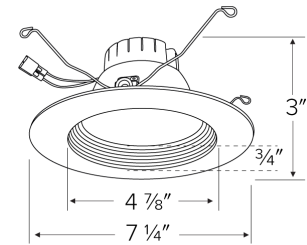

Dimensions