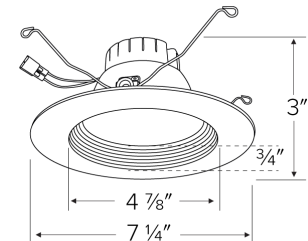

Dimensions

Product Numbers

Item	Lamp type	Lumens	CCT	Watts	Voltage	Dimming	Finish
EL610CT5W	LED	880 lm	2700K,	12W	120V	Triac/ELV	All White
			3000K,				
			3500K,				
			4000K,				
			5000K				
EL610CT5BB	LED	880 lm	2700K,	12W	120V	Triac/ELV	All Black
			3000K,				
			3500K,				
			4000K,				
			5000K				
EL611CT5W	LED	1200 lm	2700K,	14W	120V	Triac/ELV	All White
			3000K,				
			3500K,				
			4000K,				
			5000K				
EL612CT5W	LED	1400 lm	2700K,	20W	120V	Triac/ELV	All White
			3000K,				
			3500K,				
			4000K,				
			5000K