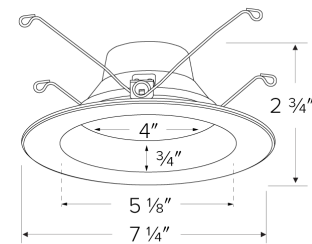

Dimensions

Technical Details

Optics: Soft white lens provides smooth lumen distribution.

Construction: For use in IC and Non-IC Housings. Spun Aluminum for greater heat dissipation. High quality powder coat finish preventing rust and paint cracking.

Installation: Quick connect for use with ELCO housings EL570ICA, EL570RICA, EL56FICA, EL560ICA, EL560RICA, EL770ICA, EL770RICA, EL760ICA, EL760RICA, EL76FICA. Can be used in IC and Non-IC Housings.

Electrical: Driver connects to 120V power supply. High Efficiency driver with a power factor > 0.9. Start time of less than .75 seconds.

LED Technology: Extremely accurate color rendering with 90+ CRI. Lumen Maintenance of 50,000 hours L70 Life based on LM80 standardized test results. Superior Thermal Management by utilizing integral heat sink. Instant On to Full Brightness. No LED pixelation.

Dimmability: Works with 120V Triac and ELV type dimmers. Dims down to 10%. For full list of dimmers refer to the Dimmer Compatibility List. Industry leading dimming. Dims smoothly with no hot spots or flickering.

Listings: UL Listed for wet location.

Product Numbers

Item	Lamp type	Lumens	CCT	Watts	Voltage	Dimming	Finish
EL655CT5W	LED	700 lm	2700, 3000, 3500, 4000, 5000K	10W	120V	Triac/ELV	White