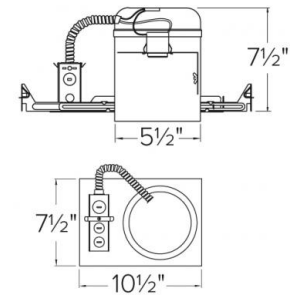

5" Steel Housing

Features

- 5" Universal Housing.
- Versatile, reliable and easy to install.
- The R5H is the best choice for residential and commercial applications.
- Integral thermal protector guards against improper lamping.
- Adjustable socket bracket allows for different lamp types/sizes and proper and consistent lamp positioning.
- Lamp: PAR.
- cUL Listed for damp location and for feed through.

Specifications

Wattage	75W
Voltage	120V
Lamp Type	Medium Base (E26)
Damp Location	Listed

Dimensions

Technical Details

Construction:

- Housing adjusts in frame to accommodate up to 1 1/4" ceiling thickness.
- Aluminum housing for greater heat dissipation. Stamped galvanized steel frame.

Installation: Designed for ceiling plenums where 2x8 joists or taller are used. High strength hanger bars can easily be nailed to joists. Maximum hole cutout is 5 1/2". Suitable for T-grid and drop ceiling applications. See installation sheet for detailed information.

Junction Box: Positioned to accommodate straight conduit runs. Seven 1/2" trade size pryout conduit knockouts, 4 Romex pryouts with strain relief.

Hanger Bars: Pre-installed hanger bars with True Nail facilitate easy installation in regular lumber, engineered lumber, and laminated beams. Integral T-bar slots for easy installation in T-grids. Spans up to 24" and can be repositioned 90°. Score lines allow for tool-free hanger bar size reduction. Integral leveling flange allows for single-person installation while aligning the housing with the joists.