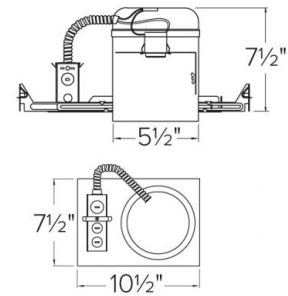

Specifications

Wattage	75W
Voltage	120V
Lamp Type	Medium Base (E26)
Damp Location	Listed

Dimensions

Technical Details

Construction:

- Housing adjusts in frame to accommodate up to 1 1/4" ceiling thickness.
- Aluminum housing for greater heat dissipation. Stamped galvanized steel frame.

Installation: Designed for ceiling plenums where 2x8 joists or taller are used. High strength hanger bars can easily be nailed to joists. Maximum hole cutout is 5 1/2". Suitable for T-grid and drop ceiling applications. See installation sheet for detailed information.

Junction Box: Positioned to accommodate straight conduit runs. Seven 1/2" trade size pryout conduit knockouts, 4 Romex pryouts with strain relief.

Hanger Bars: Pre-installed hanger bars with True Nail facilitate easy installation in regular lumber, engineered lumber, and laminated beams. Integral T-bar slots for easy installation in T-grids. Spans up to 24" and can be repositioned 90°. Score lines allow for tool-free hanger bar size reduction. Integral leveling flange allows for single-person installation while aligning the housing with the joists.