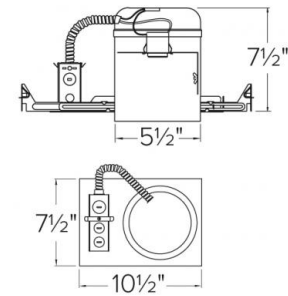

5" Steel Housing

Features

- 5" Universal Housing.
- Versatile, reliable and easy to install.
- The R5H is the best choice for residential and commercial applications.
- Integral thermal protector guards against improper lamping.
- Adjustable socket bracket allows for different lamp types/sizes and proper and consistent lamp positioning.
- Lamp: PAR.
- cUL Listed for damp location and for feed through.

Specifications

| | |
|----------------------|-------------------|
| Wattage | 75W |
| Voltage | 120V |
| Lamp Type | Medium Base (E26) |
| Damp Location | Listed |

Dimensions

Technical Details

Construction:

- Housing adjusts in frame to accommodate up to 1 1/4" ceiling thickness.
- Aluminum housing for greater heat dissipation. Stamped galvanized steel frame.

Installation: Designed for ceiling plenums where 2x8 joists or taller are used. High strength hanger bars can easily be nailed to joists. Maximum hole cutout is 5 1/2". Suitable for T-grid and drop ceiling applications. See installation sheet for detailed information.

Junction Box: Positioned to accommodate straight conduit runs. Seven 1/2" trade size pryout conduit knockouts, 4 Romex pryouts with strain relief.

Hanger Bars: Pre-installed hanger bars with True Nail facilitate easy installation in regular lumber, engineered lumber, and laminated beams. Integral T-bar slots for easy installation in T-grids. Spans up to 24" and can be repositioned 90°. Score lines allow for tool-free hanger bar size reduction. Integral leveling flange allows for single-person installation while aligning the housing with the joists.