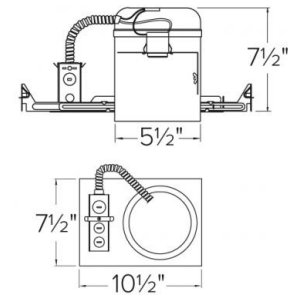

5" Steel Housing

Features

- 5" Universal Housing.
- Versatile, reliable and easy to install.
- The R5H is the best choice for residential and commercial applications.
- Integral thermal protector guards against improper lamping.
- Adjustable socket bracket allows for different lamp types/sizes and proper and consistent lamp positioning.
- Lamp: PAR.
- cUL Listed for damp location and for feed through.

Specifications

Wattage	75W
Voltage	120V
Lamp Type	Medium Base (E26)
Damp Location	Listed

Dimensions

Technical Details

Construction:

- Housing adjusts in frame to accommodate up to 1 1/4" ceiling thickness.
- Aluminum housing for greater heat dissipation. Stamped galvanized steel frame.

Installation: Designed for ceiling plenums where 2x8 joists or taller are used. High strength hanger bars can easily be nailed to joists. Maximum hole cutout is 5 1/2". Suitable for T-grid and drop ceiling applications. See installation sheet for detailed information.

Junction Box: Positioned to accommodate straight conduit runs. Seven 1/2" trade size pryout conduit knockouts, 4 Romex pryouts with strain relief.

Hanger Bars: Pre-installed hanger bars with True Nail facilitate easy installation in regular lumber, engineered lumber, and laminated beams. Integral T-bar slots for easy installation in T-grids. Spans up to 24" and can be repositioned 90°. Score lines allow for tool-free hanger bar size reduction. Integral leveling flange allows for single-person installation while aligning the housing with the joists.