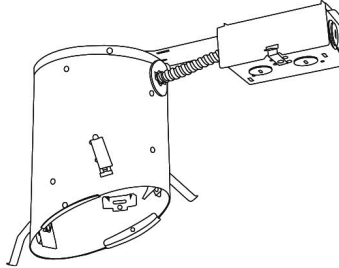

### Construction:

- Meticulously manufactured trim with a powder coated or anodized finish.
- Diecast trim ring for durability and lasting quality.

**Installation:** Clips securely mount trim into the housing and keeps ring flush with ceiling.

# Compatible Products

For use with **5" Sloped Trims**

---

## 5" E26 Base Sloped Ceiling IC Housings

5" E26 Medium Base Sloped Housing  
**New Construction**

5" E26 Medium Base Sloped Housing  
**Remodel**

CAT NO.	SPECIFICATIONS
EL518ICA	75W Max.

CAT NO.	SPECIFICATIONS
EL518RICA	75W Max.