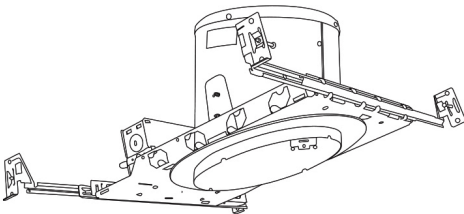

5" E26 Base Sloped Ceiling Housings

5" E26 Medium Base Sloped Housing
New Construction

CAT NO.	SPECIFICATIONS
EL518ICA	75W Max.