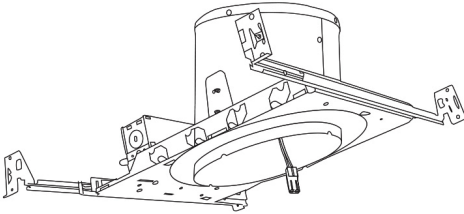

Compatible Products

For use with 5" LED Sloped Inserts

5" Dedicated LED Sloped Ceiling IC Housings

5" Dedicated LED Sloped Housing
New Construction

CAT NO.	SPECIFICATIONS
EL590ICA	24W Max.