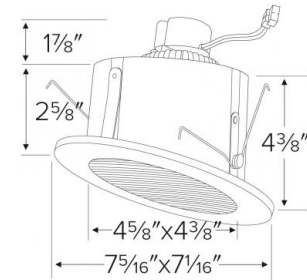

Dimensions

Product Numbers

Item	Lamp type	Lumens	CCT	Watts	Voltage	Dimming	Finish
EL511CT5W	LED	1050 lm	2700K, 3000K, 3500K, 4000K, 5000K	12.5W	120V	Triac/ELV	All White
EL511CT5B	LED	1050 lm	2700K, 3000K, 3500K, 4000K, 5000K	12.5W	120V	Triac/ELV	Black with White Trim
EL511CT5BZ	LED	1050 lm	2700K, 3000K, 3500K, 4000K, 5000K	12.5W	120V	Triac/ELV	All Bronze