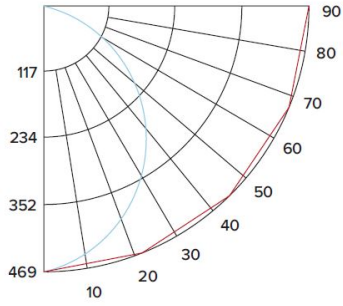

CANDLE POWER SUMMARY

Degrees Vertical	0°
0	469
5	467
15	451
25	420
35	366
45	281
55	176
65	87
75	36
85	9
90	1.6

ILLUMINANCE AT A DISTANCE

Distance to Target Plane	Footcandles Beam Center	Beam Diameter
4'	29.3	9.4'
6'	13.0	14.1'
8'	7.33	18.8'
10'	4.69	23.5'