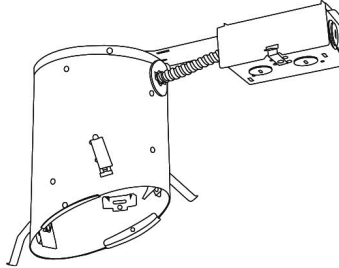

5" Sloped Baffle Trim

ELCO Slant allows for installation in sloped ceilings ranging from 2/12 (10°) to 12/12 (45°). Can be used in insulated ceilings. Fits in 2" x 8" joist construction.

Features

- Sloped Baffle.
- Lamp: 75W MAX. PAR30 or LED.
- O.D.: 7 1/8" x 7 1/2".

Technical Details

Construction:

- Meticulously manufactured trim with a powder coated or anodized finish.
- Baffle helps reduce glare.

Installation: Clips securely mount trim into the housing and keeps ring flush with ceiling.

Product Number Builder Example: EL550B

5" Sloped Baffle Trim

Finish

EL550

B Black with White Trim

W All White

Compatible Products

For use with **5" Sloped Trims**

5" E26 Base Sloped Ceiling IC Housings

5" E26 Medium Base Sloped Housing
New Construction

5" E26 Medium Base Sloped Housing
Remodel

CAT NO.	SPECIFICATIONS
EL518ICA	75W Max.

CAT NO.	SPECIFICATIONS
EL518RICA	75W Max.