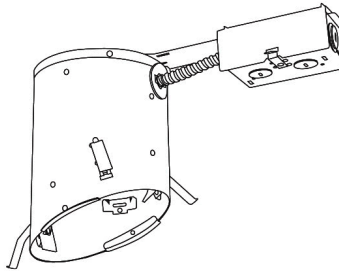

# Compatible Products

For use with **5" Sloped Trims**

---

## 5" E26 Base Sloped Ceiling IC Housings

5" E26 Medium Base Sloped Housing  
**New Construction**

5" E26 Medium Base Sloped Housing  
**Remodel**

CAT NO.	SPECIFICATIONS
EL518ICA	75W Max.

CAT NO.	SPECIFICATIONS
EL518RICA	75W Max.