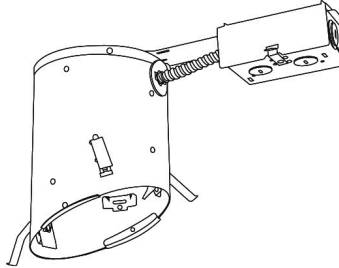

## Product Number Builder Example: EL560W

5" Baffle with Gimbal

Finish

**EL560**

**W** All White

**B** All Black

# Compatible Products

For use with **5" Sloped Trims**

---

## 5" E26 Base Sloped Ceiling IC Housings

5" E26 Medium Base Sloped Housing  
**New Construction**

5" E26 Medium Base Sloped Housing  
**Remodel**

CAT NO.	SPECIFICATIONS
EL518ICA	75W Max.

CAT NO.	SPECIFICATIONS
EL518RICA	75W Max.