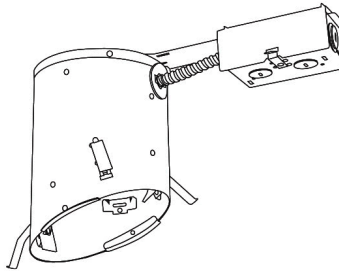

5" Sloped Baffle with Adjustable Gimbal Ring Trim

ELCO Slant allows for installation in sloped ceilings ranging from 2/12 (10°) to 12/12 (45°). Can be used in insulated ceilings. Fits in 2" x 8" joist construction.

Features

- Baffle with Gimbal.
- Lamp: 75W MAX. PAR30 or LED.
- O.D.: 7 1/4".

Technical Details

Construction:

- Meticulously manufactured trim with a powder coated or anodized finish.
- Baffle helps reduce glare.

Installation: Clips securely mount trim into the housing and keeps ring flush with ceiling.

Compatible Housing: Compatible with EL518ICA & EL518RICA.

Lamp: Compatible with Medium base (E26) PAR type.

Options

W All White

B All Black

Compatible Products

For use with **5" Sloped Trims**

5" E26 Base Sloped Ceiling IC Housings

5" E26 Medium Base Sloped Housing
New Construction

5" E26 Medium Base Sloped Housing
Remodel