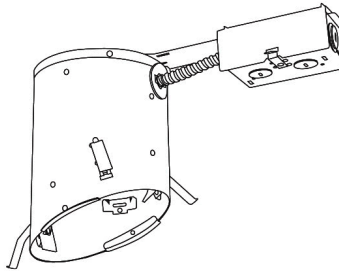

5" E26 Medium Base Sloped Housing
Remodel

CAT NO.	SPECIFICATIONS
EL518ICA	75W Max.

CAT NO.	SPECIFICATIONS
EL518RICA	75W Max.