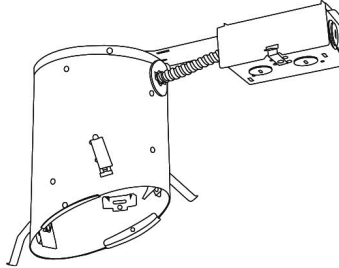

## Technical Details

**Construction:** Meticulously manufactured trim with a powder coated or anodized finish.

**Installation:** Clips securely mount trim into the housing and keeps ring flush with ceiling.

# Compatible Products

For use with **5" Sloped Trims**

---

## 5" E26 Base Sloped Ceiling IC Housings

5" E26 Medium Base Sloped Housing  
**New Construction**

5" E26 Medium Base Sloped Housing  
**Remodel**

CAT NO.	SPECIFICATIONS
EL518ICA	75W Max.

CAT NO.	SPECIFICATIONS
EL518RICA	75W Max.