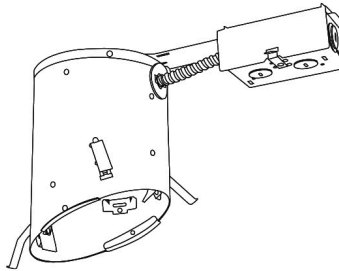

5" Sloped Adjustable Reflector with Socket Bracket Trim

ELCO Slant allows for installation in sloped ceilings ranging from 2/12 (10°) to 12/12 (45°). Can be used in insulated ceilings. Fits in 2" x 8" joist construction.

Features

- Adjustable Reflector with Oversize Ring.
- Lamp: 75W MAX PAR30 or LED.
- O.D.: 7 1/4".

Technical Details

Construction: Meticulously manufactured trim with a powder coated or anodized finish.

Installation: Clips securely mount trim into the housing and keeps ring flush with ceiling.

Product Number Builder Example: ELS531KB

5" Adjustable Reflector with Oversize Ring

Finish

ELS531K

- B** Black with White Trim
- C** Clear with White Trim
- W** All White

Compatible Products

For use with **5" Sloped Trims**

5" E26 Base Sloped Ceiling IC Housings

5" E26 Medium Base Sloped Housing
New Construction

5" E26 Medium Base Sloped Housing
Remodel

CAT NO.	SPECIFICATIONS
EL518ICA	75W Max.

CAT NO.	SPECIFICATIONS
EL518RICA	75W Max.