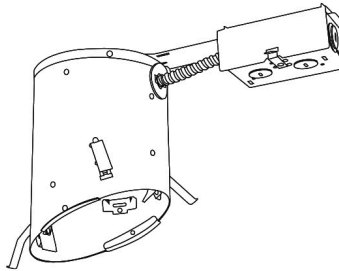

5" Sloped Adjustable Reflector with Socket Bracket Trim

ELCO Slant allows for installation in sloped ceilings ranging from 2/12 (10°) to 12/12 (45°). Can be used in insulated ceilings. Fits in 2" x 8" joist construction.

Features

- Adjustable Reflector with Oversize Ring.
- Lamp: 75W MAX PAR30 or LED.
- O.D.: 7 1/4".

Technical Details

Construction: Meticulously manufactured trim with a powder coated or anodized finish.

Installation: Clips securely mount trim into the housing and keeps ring flush with ceiling.

Product Number Builder Example: ELS531KB

5" Adjustable Reflector with Oversize Ring

ELS531K

Finish

- B** Black with White Trim
- C** Clear with White Trim
- W** All White

Compatible Products

For use with **5" Sloped Trims**

5" E26 Base Sloped Ceiling IC Housings

5" E26 Medium Base Sloped Housing
New Construction

5" E26 Medium Base Sloped Housing
Remodel

CAT NO.	SPECIFICATIONS
EL518ICA	75W Max.

CAT NO.	SPECIFICATIONS
EL518RICA	75W Max.