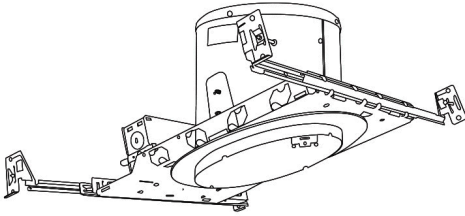

5" Sloped Adjustable Reflector with Socket Bracket Trim

ELCO Slant allows for installation in sloped ceilings ranging from 2/12 (10°) to 12/12 (45°). Can be used in insulated ceilings. Fits in 2" x 8" joist construction.

Features

- Adjustable Reflector with Oversize Ring.
- Lamp: 75W MAX PAR30 or LED.
- O.D.: 7 1/4".

Technical Details

Construction: Meticulously manufactured trim with a powder coated or anodized finish.

Installation: Clips securely mount trim into the housing and keeps ring flush with ceiling.

Product Number Builder Example: ELS531KB

5" Adjustable Reflector with Oversize Ring

ELS531K

Finish

B

- B** Black with White Trim
- C** Clear with White Trim
- W** All White

Compatible Products

For use with **5" Sloped Trims**

5" E26 Base Sloped Ceiling IC Housings

5" E26 Medium Base Sloped Housing
New Construction

5" E26 Medium Base Sloped Housing
Remodel

CAT NO.	SPECIFICATIONS
EL518ICA	75W Max.

CAT NO.	SPECIFICATIONS
EL518RICA	75W Max.