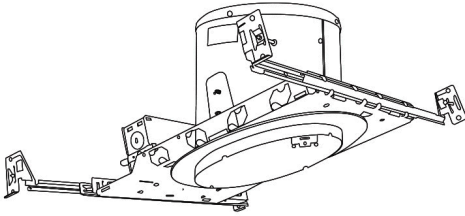

5" Sloped Adjustable Reflector with Socket Bracket Trim

ELCO Slant allows for installation in sloped ceilings ranging from 2/12 (10°) to 12/12 (45°). Can be used in insulated ceilings. Fits in 2" x 8" joist construction.

Features

- Adjustable Reflector with Oversize Ring.
- Lamp: 75W MAX PAR30 or LED.
- O.D.: 7 1/4".

Technical Details

Construction: Meticulously manufactured trim with a powder coated or anodized finish.

Installation: Clips securely mount trim into the housing and keeps ring flush with ceiling.

Product Number Builder Example: ELS531KB

5" Adjustable Reflector with Oversize Ring

ELS531K

Finish

- B** Black with White Trim
- C** Clear with White Trim
- W** All White

Compatible Products

For use with **5" Sloped Trims**

5" E26 Base Sloped Ceiling IC Housings

5" E26 Medium Base Sloped Housing
New Construction

5" E26 Medium Base Sloped Housing
Remodel

CAT NO.	SPECIFICATIONS
EL518ICA	75W Max.

CAT NO.	SPECIFICATIONS
EL518RICA	75W Max.