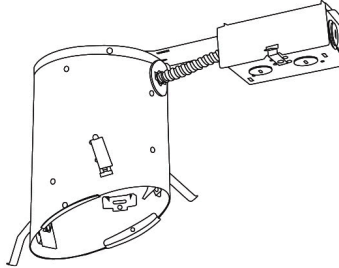

5" Sloped Adjustable Reflector with Socket Bracket Trim

ELCO Slant allows for installation in sloped ceilings ranging from 2/12 (10°) to 12/12 (45°). Can be used in insulated ceilings. Fits in 2" x 8" joist construction.

Features

- Adjustable Reflector with Oversize Ring.
- Lamp: 75W MAX PAR30 or LED.
- O.D.: 7 1/4".

Technical Details

Construction: Meticulously manufactured trim with a powder coated or anodized finish.

Installation: Clips securely mount trim into the housing and keeps ring flush with ceiling.

Product Number Builder Example: ELS531KB

5" Adjustable Reflector with Oversize Ring

Finish

ELS531K

- B** Black with White Trim
- C** Clear with White Trim
- W** All White

Compatible Products

For use with **5" Sloped Trims**

5" E26 Base Sloped Ceiling IC Housings

5" E26 Medium Base Sloped Housing
New Construction

5" E26 Medium Base Sloped Housing
Remodel

CAT NO.	SPECIFICATIONS
EL518ICA	75W Max.

CAT NO.	SPECIFICATIONS
EL518RICA	75W Max.