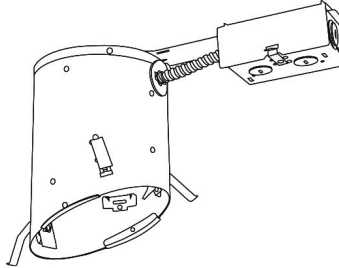

5" Sloped Adjustable Reflector with Socket Bracket Trim

ELCO Slant allows for installation in sloped ceilings ranging from 2/12 (10°) to 12/12 (45°). Can be used in insulated ceilings. Fits in 2" x 8" joist construction.

Features

- Adjustable Reflector with Oversize Ring.
- Lamp: 75W MAX PAR30 or LED.
- O.D.: 7 1/4".

Technical Details

Construction: Meticulously manufactured trim with a powder coated or anodized finish.

Installation: Clips securely mount trim into the housing and keeps ring flush with ceiling.

Product Number Builder Example: ELS531KB

5" Adjustable Reflector with Oversize Ring

ELS531K

Finish

B

- B** Black with White Trim
- C** Clear with White Trim
- W** All White

Compatible Products

For use with **5" Sloped Trims**

5" E26 Base Sloped Ceiling IC Housings

5" E26 Medium Base Sloped Housing
New Construction

5" E26 Medium Base Sloped Housing
Remodel

CAT NO.	SPECIFICATIONS
EL518ICA	75W Max.

CAT NO.	SPECIFICATIONS
EL518RICA	75W Max.