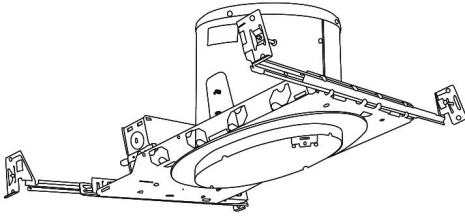

5" Sloped Adjustable Reflector with Socket Bracket Trim

ELCO Slant allows for installation in sloped ceilings ranging from 2/12 (10°) to 12/12 (45°). Can be used in insulated ceilings. Fits in 2" x 8" joist construction.

Features

- Adjustable Reflector with Oversize Ring.
- Lamp: 75W MAX PAR30 or LED.
- O.D.: 7 1/4".

Technical Details

Construction: Meticulously manufactured trim with a powder coated or anodized finish.

Installation: Clips securely mount trim into the housing and keeps ring flush with ceiling.

Product Number Builder Example: ELS531KB

5" Adjustable Reflector with Oversize Ring

Finish

ELS531K

- B** Black with White Trim
- C** Clear with White Trim
- W** All White

Compatible Products

For use with **5" Sloped Trims**

5" E26 Base Sloped Ceiling IC Housings

5" E26 Medium Base Sloped Housing
New Construction

5" E26 Medium Base Sloped Housing
Remodel

CAT NO.	SPECIFICATIONS
EL518ICA	75W Max.

CAT NO.	SPECIFICATIONS
EL518RICA	75W Max.