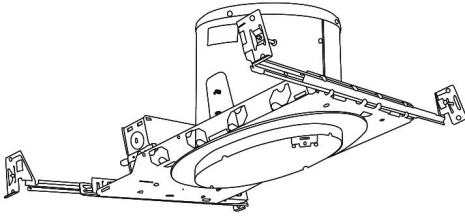

**Installation:** Clips securely mount trim into the housing and keeps ring flush with ceiling.

**Compatible Housing:** Compatible with EL518ICA & EL518RICA.

**Lamp:** Compatible with Medium base (E26) PAR type.

## Product Number Builder Example: EL576B-OM5W

5" Adjustable Gimbal with Baffle Trim

Finish

White Metal Trim Ring

**EL576**

**-OM5W**

- B** All Black
- W** All White

# Compatible Products

For use with **5" Sloped Trims**

---