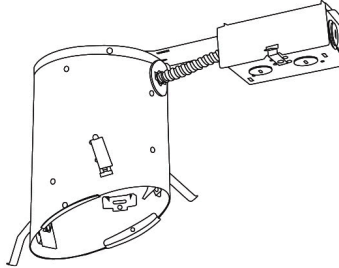

5" E26 Medium Base Sloped Housing
Remodel

CAT NO.	SPECIFICATIONS
EL518ICA	75W Max.

CAT NO.	SPECIFICATIONS
EL518RICA	75W Max.