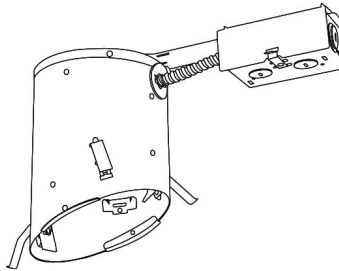

Features

- Adjustable Gimbal with Baffle and White Metal Trim Ring.
- Lamp: 75W MAX PAR30 or LED.
- O.D.: 7 1/4".

Technical Details

Construction:

- Meticulously manufactured trim with a powder coated or anodized finish.
- Integral gimbal ring holds lamp and allows for 35° internal adjustability while keeping a flush look on the ceiling.
- Diecast trim ring for durability and lasting quality.
- Baffle helps reduce glare.

Installation: Clips securely mount trim into the housing and keeps ring flush with ceiling.

Compatible Housing: Compatible with EL518ICA & EL518RICA.

Lamp: Compatible with Medium base (E26) PAR type.

Options

White

Black

Product Numbers

Item	Finish
EL576B-OM5W	All Black
EL576W-OM5W	All White

Product Number Builder Example: EL576B-OM5W

5" Adjustable Gimbal with Baffle Trim

Finish

White Metal Trim Ring

EL576

B

-OM5W

- B** All Black
- W** All White

Compatible Products

For use with **5" Sloped Trims**

5" E26 Base Sloped Ceiling IC Housings

5" E26 Medium Base Sloped Housing
New Construction