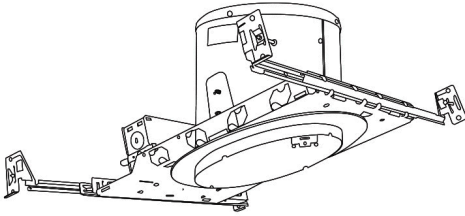

5" Sloped Adjustable Gimbal with Baffle

ELCO Slant allows for installation in sloped ceilings ranging from 2/12 (10°) to 12/12 (45°). Can be used in insulated ceilings. Fits in 2" x 8" joist construction.

Features

- Adjustable Gimbal with Baffle and White Metal Trim Ring.
- Lamp: 75W MAX PAR30 or LED.
- O.D.: 7 1/4".

Technical Details

Construction:

- Meticulously manufactured trim with a powder coated or anodized finish.
- Integral gimbal ring holds lamp and allows for 35° internal adjustability while keeping a flush look on the ceiling.
- Diecast trim ring for durability and lasting quality.
- Baffle helps reduce glare.

Installation: Clips securely mount trim into the housing and keeps ring flush with ceiling.

Compatible Housing: Compatible with EL518ICA & EL518RICA.

Lamp: Compatible with Medium base (E26) PAR type.

Options

EL576

B

-OM5W

- B** All Black
- W** All White

Compatible Products

For use with **5" Sloped Trims**

5" E26 Base Sloped Ceiling IC Housings

5" E26 Medium Base Sloped Housing
New Construction