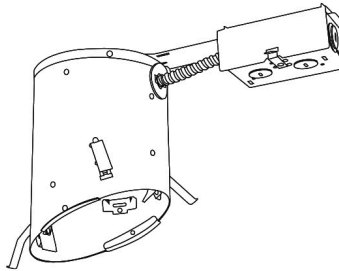

5" Sloped Adjustable Baffle with Socket Bracket Trim

ELCO Slant allows for installation in sloped ceilings ranging from 2/12 (10°) to 12/12 (45°). Can be used in insulated ceilings. Fits in 2" x 8" joist construction.

Features

- Adjustable Baffle with Oversize Ring.
- Lamp: 75W MAX PAR30 or LED.
- O.D.: 7 1/4".

Technical Details

Construction:

- Meticulously manufactured trim with a powder coated or anodized finish.
- Baffle helps reduce glare.

Installation: Clips securely mount trim into the housing and keeps ring flush with ceiling.

Compatible Housing: Compatible with EL518ICA & EL518RICA.

Lamp: Compatible with Medium base (E26) PAR type.

Options

B Black with White Trim

W All White

Compatible Products

For use with **5" Sloped Trims**

5" E26 Base Sloped Ceiling IC Housings

5" E26 Medium Base Sloped Housing
New Construction

5" E26 Medium Base Sloped Housing
Remodel