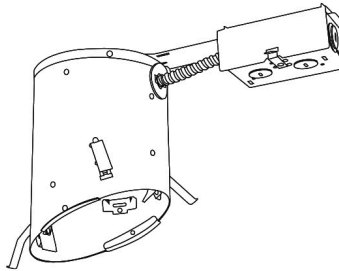

5" Sloped Adjustable Baffle with Socket Bracket Trim

ELCO Slant allows for installation in sloped ceilings ranging from 2/12 (10°) to 12/12 (45°). Can be used in insulated ceilings. Fits in 2" x 8" joist construction.

Features

- Adjustable Baffle with Oversize Ring.
- Lamp: 75W MAX PAR30 or LED.
- O.D.: 7 1/4".

Technical Details

Construction:

- Meticulously manufactured trim with a powder coated or anodized finish.
- Baffle helps reduce glare.

Installation: Clips securely mount trim into the housing and keeps ring flush with ceiling.

Compatible Housing: Compatible with EL5181CA & EL5181RICA.

Lamp: Compatible with Medium base (E26) PAR type.

Options

B Black with White Trim

W All White

Compatible Products

For use with **5" Sloped Trims**

5" E26 Base Sloped Ceiling IC Housings

5" E26 Medium Base Sloped Housing
New Construction

5" E26 Medium Base Sloped Housing
Remodel