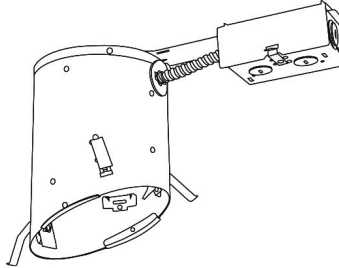

# Compatible Products

For use with **5" Sloped Trims**

---

## 5" E26 Base Sloped Ceiling IC Housings

5" E26 Medium Base Sloped Housing  
**New Construction**

5" E26 Medium Base Sloped Housing  
**Remodel**

CAT NO.	SPECIFICATIONS
EL518ICA	75W Max.

CAT NO.	SPECIFICATIONS
EL518RICA	75W Max.