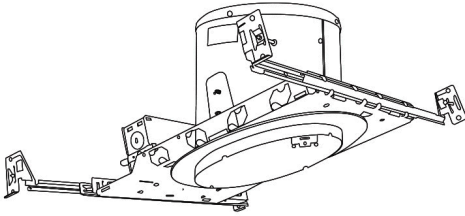

Compatible Products

For use with **5" Sloped Trims**

5" E26 Base Sloped Ceiling IC Housings

5" E26 Medium Base Sloped Housing
New Construction