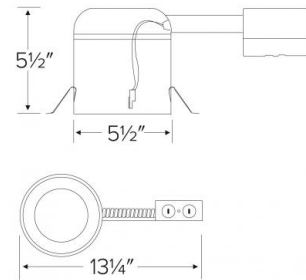

Dimensions

Technical Details

Construction:

- Shallow single wall IC rated for direct contact with insulation, for use in IC or non-IC conditions.
- Airtight housing with gasket to restrict airflow in accordance with ASTM E-283 air-tight requirements.
- Steel housing for greater heat dissipation.

Installation: Designed for ceiling plenums where 2x8 joists or taller joists are used. Maximum hole cutout is 5 1/2". See installation sheet for detailed information.

Electrical:

- Input Voltage: 120V AC.
- Inherently protected.

Dimmability:

- Dimmability based on lamp.

Lamp: Designed for use with ELCO 5" LED inserts, LED modules, or PSA37 with 5" MR16 trims.

Listings:

- cUL Listed for Damp Location.
- cUL Listed for Wet Location with select trims.
- cUL Listed for Feed Through.
- cUL Listed for Direct Contact with Insulation and Combustible Material.
- Airtight per ASTM E-283.
- Install a JA8-2016-E lamp for Title 24 Compliance.

Warranty: ELCO Lighting warrants products will be free from defects in materials and workmanship for a period of 5 years.

Product Numbers

Item	Watts	Voltage
EL560RICA	17W	120V