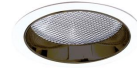

5" Regressed Albalite Lens and Reflector

Features

Lamp: 26W max Triple CFL

O.D.: 6 1/4"

Options

**Clear Reflector,
White Ring**

**Black Reflector,
White Ring**

**Gold Reflector,
White Ring**

All White