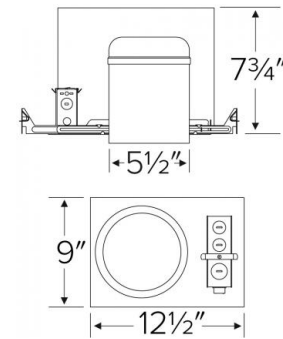

Specifications

Wattage	22W
Voltage	120V
Damp Location	Listed

Dimensions

Technical Details

Construction:

- Double wall IC rated for direct contact with insulation. For use in IC and non-IC conditions.
- Housing adjusts in frame to accommodate up to 1 1/2" ceiling thickness.
- Airtight housing with gasket to restrict airflow in accordance with ASTM E-283 air-tight requirements.
- For use with ceiling constructions: L505, L511, L536, L538, L541, L556, L577, M500, M510, M521, and M543.

Junction Box: Positioned to accommodate straight conduit runs. Two 3/4" knockouts, Seven 1/2" trade size conduit knockouts, One 3/8" knockout. Four Pry-out knockout slots for easy romex installation.

Hanger Bars: Pre Installed hanger bars with True Nail easy installation in regular lumber, engineered lumber, and Laminated Beams. Integral T-bar slots for easy installation in T-Bars. Spans up 24" and can be repositioned 90°. Score lines allow for tool-free hanger bar size reduction. Integral leveling flange allows for single-person installation while easily aligning the housings with the joists.