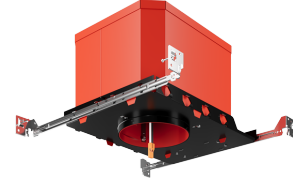

5" New Construction 2-Hour Fire Rated IC Housing

5" 2-hour fire rated new construction LED housing with quick connect.

Features

- Double Wall New Construction IC Housing.
- cUL Listed for 2-Hour Fire Resistance to meet and exceed strict fire safety codes.
- Integrated Non-combustible insulation acts as a sound barrier minimizing sound transfer between floors.
- Meets Title 24 requirements. ENERGY STAR® Certified.
- STC/IIIC Sound Rated
- Trims and inserts sold separately.

Specifications

Wattage	22W
Voltage	120V
Damp Location	Listed

Dimensions

Technical Details

Construction:

- Double wall IC rated for direct contact with insulation. For use in IC and non-IC conditions.
- Housing adjusts in frame to accommodate up to 1 1/2" ceiling thickness.
- Airtight housing with gasket to restrict airflow in accordance with ASTM E-283 air-tight requirements.
- For use with ceiling constructions: L505, L511, L536, L538, L541, L556, L577, M500, M510, M521, and M543.

Installation:

- Designed for ceiling plenums where 2x8 joists or taller are used.
- High strength hanger bars can easily be nailed to joists.
- Suitable for T-grid and drop ceiling applications.
- See installation sheet for detailed information.

Junction Box: Positioned to accommodate straight conduit runs. Two 3/4" knockouts, Seven 1/2" trade size conduit knockouts, One 3/8" knockout. Four Pry-out knockout slots for easy romex installation.

Hanger Bars: Pre Installed hanger bars with True Nail easy installation in regular lumber, engineered lumber, and Laminated Beams. Integral T-bar slots for easy installation in T-Bars. Spans up 24" and can be repositioned 90°. Score lines allow for tool-free hanger bar size reduction. Integral leveling flange allows for single-person installation while easily aligning the housings with the joists.