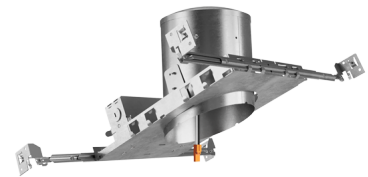

5" LED IC Airtight Sloped Ceiling Single Wall New Construction Housing

ELCO Slant allows for installation in sloped ceilings ranging from 2/12 (10°) to 6/12 (26.5°). Can be used in insulated ceilings. Fits in 2" x 8" joist construction.

Features

- Allows for use in 2" x 8" construction.
- Aluminum Construction: Single Wall Housing.
- Designed for use in 2/12 to 6/12 sloped ceiling.
- California Title 24 (JA8-2016-E).

Specifications

Wattage	24W
Voltage	120V
Damp Location	UL listed

Dimensions

Technical Details

Construction:

- IC Rated for Direct Contact with Insulation.
- Designed for use in 2/12 to 6/12 sloped ceiling.
- Housing adjusts to accommodate up to 1 1/4" ceiling thickness.
- Aluminum housing for greater heat dissipation. Stamped galvanized steel frame.

Installation: Designed for ceiling plenums where 2x8 joists or taller are used. High strength hanger bars can easily be nailed to joists. Template for hole cutout is provided with each housing. Suitable for T-grid and drop ceiling applications. See installation sheet for detailed information.