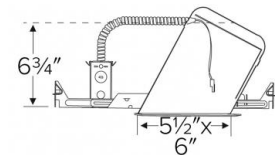

5" LED IC Airtight Sloped Ceiling Single Wall New Construction Housing

ELCO Slant allows for installation in sloped ceilings ranging from 2/12 (10°) to 6/12 (26.5°). Can be used in insulated ceilings. Fits in 2" x 8" joist construction.

Features

- Allows for use in 2" x 8" construction.
- Aluminum Construction: Single Wall Housing.
- Designed for use in 2/12 to 6/12 sloped ceiling.
- California Title 24 (JA8-2016-E).

Specifications

Wattage	24W
Voltage	120V
Damp Location	UL listed

Dimensions

Technical Details

Construction:

- IC Rated for Direct Contact with Insulation.
- Designed for use in 2/12 to 6/12 sloped ceiling.
- Housing adjusts to accommodate up to 1 1/4" ceiling thickness.
- Aluminum housing for greater heat dissipation. Stamped galvanized steel frame.

Junction Box: Positioned to accommodate straight conduit runs. Seven 1/2" trade size conduit knockouts and four pry-out knockout slots for easy romex installation.

Hanger Bars: Pre-installed hanger bars with True Nail easy installation in regular lumber, engineered lumber, and Laminated Beams. Integral T-bar slots for easy installation in T-Bars. Spans up to 24" and can be repositioned 90°. Score lines allow for tool-free hanger bar size reduction. Integral leveling flange allows for single-person installation while aligning the housings with the joists.