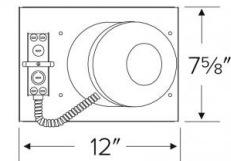

5" LED IC Airtight Sloped Ceiling Single Wall New Construction Housing

ELCO Slant allows for installation in sloped ceilings ranging from 2/12 (10°) to 6/12 (26.5°). Can be used in insulated ceilings. Fits in 2" x 8" joist construction.

Features

- Allows for use in 2" x 8" construction.
- Aluminum Construction: Single Wall Housing.
- Designed for use in 2/12 to 6/12 sloped ceiling.
- California Title 24 (JA8-2016-E).

Specifications

Wattage	24W
Voltage	120V
Damp Location	UL listed

Dimensions

Technical Details

Construction:

- IC Rated for Direct Contact with Insulation.
- Designed for use in 2/12 to 6/12 sloped ceiling.
- Housing adjusts to accommodate up to 1 1/4" ceiling thickness.
- Aluminum housing for greater heat dissipation. Stamped galvanized steel frame.