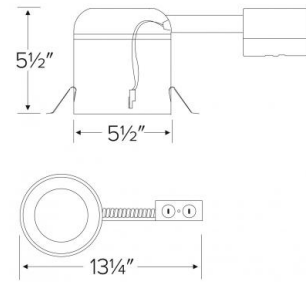

5" IC Airtight Shallow Remodel Housing for LED Inserts, 17W Max

Features

- Shallow single wall IC remodel construction, for use in insulated ceilings.
- CA Title 24 compliant (as high efficiency luminaire).
- Trims sold separately.
- Lamp: 17W Max 120V.
- cUL Listed for damp location and for feed through.
- Compatible with ELCO 5" LED Inserts.

Specifications

Wattage	17W
Voltage	120V
Damp Location Listed	

Dimensions

Technical Details

Construction:

- Shallow single wall IC rated for direct contact with insulation, for use in IC or non-IC conditions.
- Airtight housing with gasket to restrict airflow in accordance with ASTM E-283 air-tight requirements.
- Steel housing for greater heat dissipation.

Installation: Designed for ceiling plenums where 2x8 joists or taller joists are used. Maximum hole cutout is 5 1/2". See installation sheet for detailed information.

Electrical:

- Input Voltage: 120V AC.
- Inherently protected.