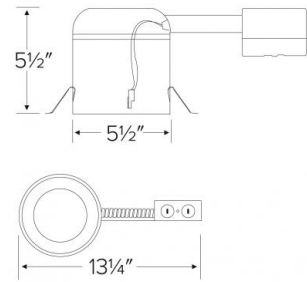

# 5" IC Airtight Shallow Remodel Housing for LED Inserts, 17W Max

## Dimensions