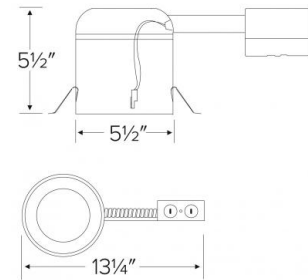

5" IC Airtight Shallow Remodel Housing for LED Inserts, 17W Max

Features

- Shallow single wall IC remodel construction, for use in insulated ceilings.
- CA Title 24 compliant (as high efficiency luminaire).
- Trims sold separately.
- Lamp: 17W Max 120V.
- cUL Listed for damp location and for feed through.
- Compatible with ELCO 5" LED Inserts.

Specifications

Wattage	17W
Voltage	120V
Damp Location Listed	

Dimensions

Technical Details

Construction:

- Shallow single wall IC rated for direct contact with insulation, for use in IC or non-IC conditions.
- Airtight housing with gasket to restrict airflow in accordance with ASTM E-283 air-tight requirements.
- Steel housing for greater heat dissipation.