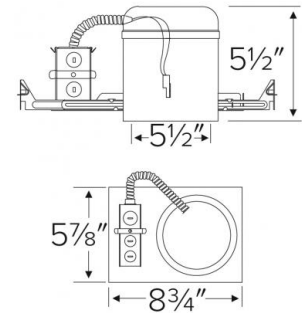

5" IC Airtight Shallow New Construction Housing for LED Inserts, 17W Max

Features

- Shallow single wall IC construction, for use in insulated ceilings.
- CA Title 24 compliant (as high efficiency luminaire).
- Trims sold separately.
- Lamp: 17W Max 120V.
- cUL Listed for damp location and for feed through.
- Compatible with ELCO 5" LED Inserts.

Specifications

Wattage	17W
Voltage	120V
Damp Location Listed	

Dimensions

Technical Details

Construction:

- Shallow single wall IC rated for direct contact with insulation, for use in IC or non-IC conditions.
- Housing adjusts in frame to accommodate up to 1 1/4" ceiling thickness.
- Airtight housing with gasket to restrict airflow in accordance with ASTM E-283 air-tight requirements.

Installation: Designed for ceiling plenums where 2x6 joists or taller joists are used. High strength hanger bars can easily be nailed to joists. Maximum hole cutout is 5 1/2". Suitable for T-grid and drop ceiling applications. See installation sheet for detailed information.

Junction Box: Positioned to accommodate straight conduit runs. Seven 1/2" trade size conduit knockouts, four 3/4" knockouts with pry-out knockout slots. 4 Romex pryouts with strain relief.

Hanger Bars: Pre-installed hanger bars with TrueNail facilitate easy installation in regular lumber, engineered lumber, and laminated beams. Integral T-bar slots for easy installation in T-bars. Spans up to 24" and can be repositioned 90°. Score lines allow for tool-free hanger bar size reduction. Integral leveling flange allows for single-person installation while aligning the housings with the joists.