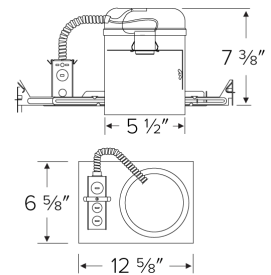

5" IC Airtight New Construction Housing with GU24 Base Socket

Features

- Airtight Housing for insulated ceilings.
- Adjustable socket bracket.
- Lamp: Self ballasted CFL, GU24 base.
- Meets CA Title 24 standards with qualified lamps.
- cUL Listed for damp location and for feed through.

Specifications

Wattage	27W
Voltage	120V
Lamp Type	GU24
Damp Location	Listed

Dimensions

Technical Details

Construction:

- IC rated for direct contact with insulation, for use in IC or non-IC conditions.
- Housing adjusts in frame to accommodate up to 1 1/4" ceiling thickness.
- Airtight housing with gasket to restrict airflow in accordance with ASTM E-283 air-tight requirements.
- Aluminum housing for greater heat dissipation. Stamped galvanized steel frame.

Installation: Designed for ceiling plenums where 2x8 joists or taller are used. High strength hanger bars can easily be nailed to joists. Maximum hole cutout is 5 1/2". Suitable for T-grid and drop ceiling applications. See installation sheet for detailed information.

Junction Box: Positioned to accommodate straight conduit runs. Seven 1/2" trade size pryout conduit knockouts, 4 Romex pryouts with strain relief.

Hanger Bars: Pre-installed hanger bars with True Nail facilitate easy installation in regular lumber, engineered lumber, and laminated beams. Integral T-bar slots for easy installation in T-grids. Spans up to 24" and can be repositioned 90°. Score lines allow for tool-free hanger bar size reduction. Integral leveling flange allows for single-person installation while aligning the housing with the joists.