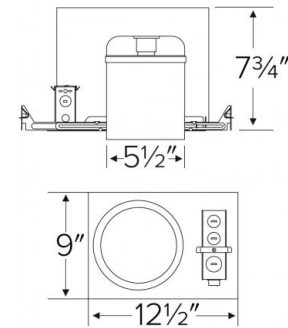

Dimensions

Technical Details

Construction:

- Double wall IC rated for direct contact with insulation. For use in IC and non-IC conditions.
- Housing adjusts in frame to accommodate up to 1 1/2" ceiling thickness.
- Airtight housing with gasket to restrict airflow in accordance with ASTM E-283 air-tight requirements.

Installation:

- Designed for ceiling plenums where 2x8 joists or taller are used.
- High strength hanger bars can easily be nailed to joists.
- Suitable for T-grid and drop ceiling applications.
- See installation sheet for detailed information.

Junction Box: Positioned to accommodate straight conduit runs. Two 3/4" knockouts, Seven 1/2" trade size conduit knockouts, One 3/8" knockout. Four Pry-out knockout slots for easy romex installation.

Hanger Bars: Pre Installed hanger bars with True Nail easy installation in regular lumber, engineered lumber, and Laminated Beams. Integral T-bar slots for easy installation in T-Bars. Spans up 24" and can be repositioned 90°. Score lines allow for tool-free hanger bar size reduction. Integral leveling flange allows for single-person installation while easily aligning the housings with the joists.

Listings: cUL Listed for Damp Location and for Wet Location with select trims. cUL Listed for Direct Contact with Insulation and Combustible Material. cUL Listed for Feed Through.

Product Numbers

Item	Lamp type	Watts	Voltage
EL5FICA	Medium Base (E26)	75W	120V