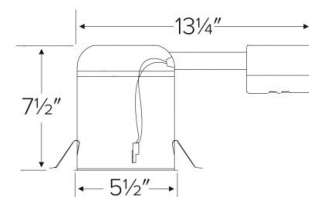

5" Dedicated LED IC Airtight Remodel Housing

Features

- Single wall IC remodel construction, for use in insulated ceilings.
- CA Title 24 compliant (as high efficiency luminaire).
- Trims sold separately.
- Lamp: 17W Max 120V.
- cUL Listed for damp location and for feed through.
- Compatible with ELCO 5" LED Inserts.

Specifications

Wattage	17W
Voltage	120V
Damp Location	Listed

Dimensions

Technical Details

Construction:

- Single wall IC rated for direct contact with insulation, for use in IC or non-IC conditions.
- Airtight housing with gasket to restrict airflow in accordance with ASTM E-283 air-tight requirements.
- Steel housing for greater heat dissipation.