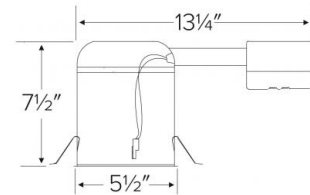

5" Dedicated LED IC Airtight Remodel Housing

Features

- Single wall IC remodel construction, for use in insulated ceilings.
- CA Title 24 compliant (as high efficiency luminaire).
- Trims sold separately.
- Lamp: 17W Max 120V.
- cUL Listed for damp location and for feed through.
- Compatible with ELCO 5" LED Inserts.

Specifications

Wattage	17W
Voltage	120V
Damp Location	Listed

Dimensions

Technical Details

Construction:

- Single wall IC rated for direct contact with insulation, for use in IC or non-IC conditions.
- Airtight housing with gasket to restrict airflow in accordance with ASTM E-283 air-tight requirements.
- Steel housing for greater heat dissipation.