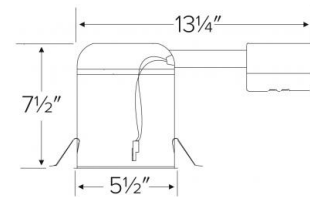

5" Dedicated LED IC Airtight Remodel Housing

Features

- Single wall IC remodel construction, for use in insulated ceilings.
- CA Title 24 compliant (as high efficiency luminaire).
- Trims sold separately.
- Lamp: 17W Max 120V.
- cUL Listed for damp location and for feed through.
- Compatible with ELCO 5" LED Inserts.

Specifications

Wattage	17W
Voltage	120V
Damp Location	Listed

Dimensions

Technical Details

Construction:

- Single wall IC rated for direct contact with insulation, for use in IC or non-IC conditions.
- Airtight housing with gasket to restrict airflow in accordance with ASTM E-283 air-tight requirements.
- Steel housing for greater heat dissipation.