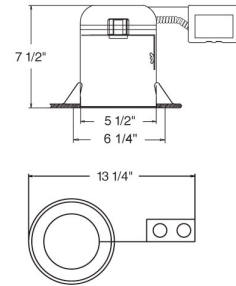

Specifications

Wattage	26W
Voltage	120/277V
Lamp Type	CFL
Damp Location	Listed

Dimensions

Product Number

Item	Description	Lamp type	Watts	Voltage
EL527RHE26	5" CFL Vertical Remodel Downlight	CFL	26W	120/277V