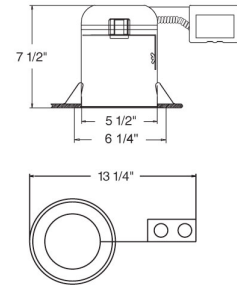

5" CFL Vertical Remodel Downlights

Features

- Remodel Housing with thermally protected ballast.
- For use with (1) CFL.
- Some models IC rated for direct contact with insulation and CA Title 24.
- cUL Listed for damp location.

Specifications

Wattage	26W
Voltage	120/277V
Lamp Type	CFL
Damp Location	Listed

Dimensions

Product Numbers

Item	Description	Lamp type	Watts	Voltage
EL527RHE26	5" CFL Vertical Remodel Downlight	CFL	26W	120/277V