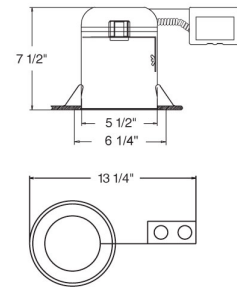

Specifications

Wattage	26W
Voltage	120/277V
Lamp Type	CFL
Damp Location	Listed

Dimensions

Product Numbers

Item	Description	Lamp type	Watts	Voltage
EL527RHE26	5" CFL Vertical Remodel Downlight	CFL	26W	120/277V