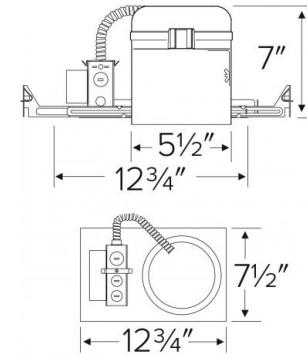

5" CFL Vertical IC Downlight

Features

- 5" CFL Vertical IC Housing with thermally protected ballast for (1) lamp.
- Hanger Bars adjustable up to 24".
- cUL Listed for damp location and direct contact with insulation.

Specifications

Wattage	26W
Voltage	120V
Lamp Type	CFL

Dimensions

Product Numbers

Item	Description	Lamp type	Watts	Voltage
EL527HE26ICA	5" CFL Vertical IC Downlight	CFL	26W	120V