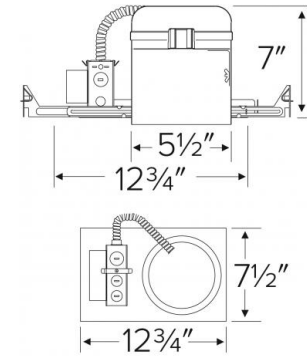

## Features

- 5" CFL Vertical IC Housing with thermally protected ballast for (1) lamp.
- Hanger Bars adjustable up to 24".
- cUL Listed for damp location and direct contact with insulation.

## Dimensions