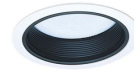

5" Baffle and Regressed Albalite Lens - EL542 (CFL)

Features

Lamp: 26W max Triple CFL

O.D.: 6 1/4"

Options

Black Baffle, White Ring