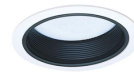

5" Baffle and Regressed Albalite Lens - EL542 (CFL)

Features

Lamp: 26W max Triple CFL

O.D.: 6 1/4"

Options

Black Baffle, White Ring