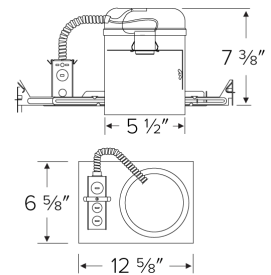

5" Airtight IC Housing with GU24 Base Socket

Features

- Airtight Housing for insulated ceilings.
- Adjustable socket bracket.
- Lamp: Self ballasted CFL, GU24 base.
- Meets CA Title 24 standards with qualified lamps.
- cUL Listed for damp location and for feed through.

Specifications

Wattage	27W
Voltage	120V
Lamp Type	GU24
Damp Location	Listed

Dimensions

Technical Details

Construction:

- IC rated for direct contact with insulation, for use in IC or non-IC conditions.
- Housing adjusts in frame to accommodate up to 1 1/4" ceiling thickness.
- Airtight housing with gasket to restrict airflow in accordance with ASTM E-283 air-tight requirements.
- Aluminum housing for greater heat dissipation. Stamped galvanized steel frame.

Installation: Designed for ceiling plenums where 2x8 joists or taller are used. High strength hanger bars can easily be nailed to joists. Maximum hole cutout is 5 1/2". Suitable for T-grid and drop ceiling applications. See installation sheet for detailed information.

Junction Box: Positioned to accommodate straight conduit runs. Seven 1/2" trade size pryout conduit knockouts, 4 Romex pryouts with strain relief.

Hanger Bars: Pre-installed hanger bars with True Nail facilitate easy installation in regular lumber, engineered lumber, and laminated beams. Integral T-bar slots for easy installation in T-grids. Spans up to 24" and can be repositioned 90°. Score lines allow for tool-free hanger bar size reduction. Integral leveling flange allows for single-person installation while aligning the housing with the joists.