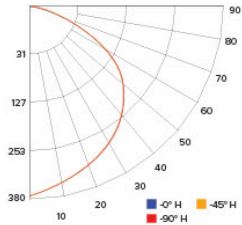

Photometric Report

5"/6" LED Reflector Insert with 5-Color Temperature Switch

PHOTOMETRIC REPORT

Product #: EL615CT5W @3000K
 Wattage / Lumens: 11.86W / 906.4 lm
 Luminaire LPW: 76.4 lm/W

CANDLE POWER SUMMARY