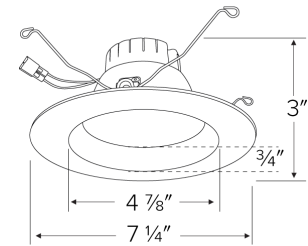

Dimensions

Product Numbers

Item	Lamp type	Lumens	CCT	Watts	Voltage	Dimming	Finish
EL615CT5W	LED	880 lm - 1080 lm	2700K, 3000K, 3500K, 4000K, 5000K	12W	120V	Triac/ELV	All White
EL615CT5BB	LED	880 lm - 1080 lm	2700K, 3000K, 3500K, 4000K, 5000K	12W	120V	Triac/ELV	All Black
EL615CT5BZ	LED	880 lm - 1080 lm	2700K, 3000K, 3500K, 4000K, 5000K	12W	120V	Triac/ELV	All Bronze