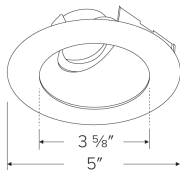

Dimensions:

Product Number

Item	Finish
ELK4357BB	All Black

Product Number Builder Example: ELK4357W

4" Universal Sloped Ceiling Koto™ Trim

Finish

ELK4357

- **W** All White
- **BB** All Black
- **BZ** All Bronze
- **B** Black with White Trim
- **H** Haze with White Trim