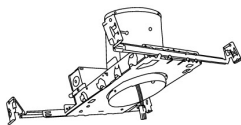

4" Koto™ Dedicated LED ICA Sloped Ceiling housings

4" ICA Sloped Housing
New Construction

CAT NO.	SPECIFICATIONS
EL470ICA	14W, 120V