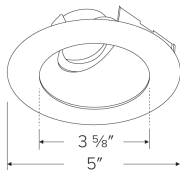

Dimensions:

Product Number

Item	Description	Finish
ELK4349H	Universal Sloped Ceiling Trim with Frosted Lens	Haze with White Trim

Product Number Builder

Example: **ELK4349W**

Universal Sloped Ceiling Koto Frosted Lens Trim

Finish

ELK4349

- **W** All White
- **BB** All Black
- **BZ** All Bronze
- **B** Black with White Trim
- **H** Haze with White Trim