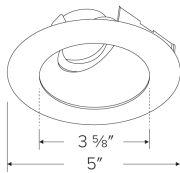

Dimensions:

Product Number

Item	Description	Finish
ELK4349BZ	Universal Sloped Ceiling Trim with Frosted Lens	All Bronze

Product Number Builder

Example: **ELK4349W**

Universal Sloped Ceiling Koto Frosted Lens Trim

Finish

ELK4349

- **W** All White
- **BB** All Black
- **BZ** All Bronze
- **B** Black with White Trim
- **H** Haze with White Trim