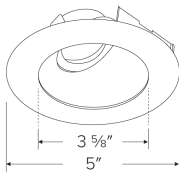

Dimensions:

Product Number

Item	Description	Finish
ELK4349BB	Universal Sloped Ceiling Trim with Frosted Lens	All Black

Product Number Builder

Example: **ELK4349W**

Universal Sloped Ceiling Koto Frosted Lens Trim

Finish

ELK4349

- **W** All White
- **BB** All Black
- **BZ** All Bronze
- **B** Black with White Trim
- **H** Haze with White Trim