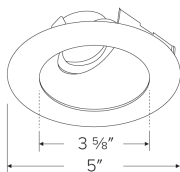

Dimensions:

Product Number

Item	Description	Finish
ELK4349B	Universal Sloped Ceiling Trim with Frosted Lens	Black with White Trim

Product Number Builder

Example: **ELK4349W**

Universal Sloped Ceiling Koto Frosted Lens Trim

Finish

ELK4349

- **W** All White
- **BB** All Black
- **BZ** All Bronze
- **B** Black with White Trim
- **H** Haze with White Trim