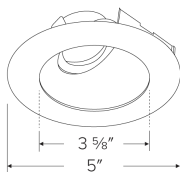

Dimensions:

Product Number

Item	Description	Finish
ELK4349BZ	Universal Sloped Ceiling Trim with Frosted Glass	All Bronze

Product Number Builder Example: ELK4349W

Universal Sloped Ceiling Koto Frosted Glass Trim

Finish

ELK4349

- **W** All White
- **BB** All Black
- **BZ** All Bronze
- **B** Black with White Trim
- **H** Haze with White Trim