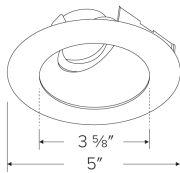

Dimensions:

Product Numbers

Item	Description	Finish
ELK4349W	Universal Sloped Ceiling Trim with Frosted Glass	All White
ELK4349BB	Universal Sloped Ceiling Trim with Frosted Glass	All Black
ELK4349BZ	Universal Sloped Ceiling Trim with Frosted Glass	All Bronze
ELK4349B	Universal Sloped Ceiling Trim with Frosted Glass	Black with White Trim
ELK4349H	Universal Sloped Ceiling Trim with Frosted Glass	Haze with White Trim