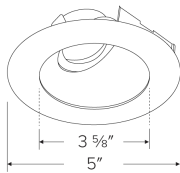

Dimensions:

Product Number

Item	Description	Finish
ELK4347W	Universal Sloped Ceiling Clear Glass Trim	All White

Product Number Builder Example: ELK4347W

4" Universal Sloped Ceiling Koto Clear Glass Trim

Finish

ELK4347

- **W** All White
- **BB** All Black
- **BZ** All Bronze
- **B** Black with White Trim
- **H** Haze with White Trim