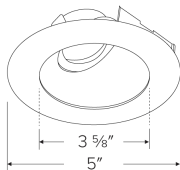

Dimensions:

Product Number

Item	Description	Finish
ELK4347H	Universal Sloped Ceiling Clear Glass Trim	Haze with White Trim

Product Number Builder Example: ELK4347W

4" Universal Sloped Ceiling Koto Clear Glass Trim

Finish

ELK4347

- **W** All White
- **BB** All Black
- **BZ** All Bronze
- **B** Black with White Trim
- **H** Haze with White Trim