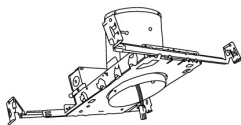

4" Koto™ Dedicated LED ICA Sloped Ceiling Housings

4" ICA Sloped Housing
New Construction