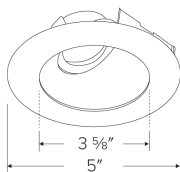

Dimensions:

Product Number

Item	Description	Finish
ELK4347BB	Universal Sloped Ceiling Clear Glass Trim	All Black

Product Number Builder Example: ELK4347W

4" Universal Sloped Ceiling Koto Clear Glass Trim

Finish

ELK4347

- **W** All White
- **BB** All Black
- **BZ** All Bronze
- **B** Black with White Trim
- **H** Haze with White Trim