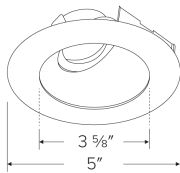

Dimensions:

Product Numbers

Item	Finish
ELK4357W	All White
ELK4357BB	All Black
ELK4357BZ	All Bronze
ELK4357B	Black with White Trim
ELK4357H	Haze with White Trim

Product Number Builder Example: ELK4357W

4" Universal Sloped Ceiling Koto™ Trim

Finish

ELK4357

- **W** All White
- **BB** All Black
- **BZ** All Bronze
- **B** Black with White Trim
- **H** Haze with White Trim