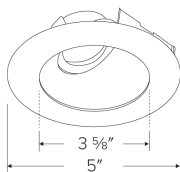

Dimensions:

Product Numbers

Item	Finish
ELK4357W	All White
ELK4357BB	All Black
ELK4357BZ	All Bronze
ELK4357B	Black with White Trim
ELK4357H	Haze with White Trim

Product Number Builder Example: ELK4357W

4" Universal Sloped Ceiling Koto™ Trim

Finish

ELK4357

- **W** All White
- **BB** All Black
- **BZ** All Bronze
- **B** Black with White Trim
- **H** Haze with White Trim