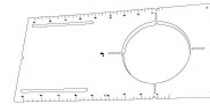

## Dimensions

## 4" Elm™ New Construction Frames

---

Frame with Hanger Bars  
**New Construction**

CAT NO.	SPECIFICATIONS
E4LF1 (4" Round)	8 1/2" L x 6" W x 4 1/4" Opening

Round Mounting Plate  
**New Construction**

CAT NO.	SPECIFICATIONS
EMP4 (4" Round)	13 1/4" L x 6 1/4" W x 4 3/8" Opening