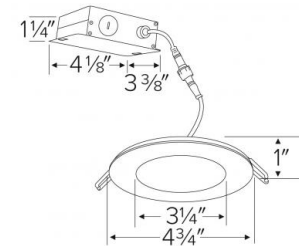

Dimensions

Product Numbers

Item	Lamp type	Lumens	CCT	Watts	Voltage	Dimming	Finish
ERT41130N	LED	535 lm	3000K	9W	120V	Triac/ELV	Nickel
ERT41130BZ	LED	535 lm	3000K	9W	120V	Triac/ELV	All Bronze
ERT41140W	LED	575 lm	4000K	9W	120V	Triac/ELV	All White
ERT41140N	LED	575 lm	4000K	9W	120V	Triac/ELV	Nickel
ERT41140BZ	LED	575 lm	4000K	9W	120V	Triac/ELV	All Bronze