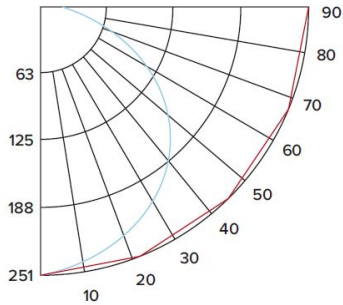

PHOTOMETRIC REPORT

Product #: ERT41230W
Wattage/Lumens: 11.8W/ 708 Lm
Luminaire LPW: 60 Lm/W

CANDLE POWER SUMMARY

Degrees Vertical	0°
0	250
5	250
15	242
25	225
35	200
45	169
55	133
65	94
75	56
85	19
90	2.78

ILLUMINANCE AT A DISTANCE

Distance to Target Plane	Footcandles Beam Center	Beam Diameter
4'	15.6	11.5'
6'	6.95	17.3'
8'	3.91	23.0'
10'	2.50	28.8'

ZONAL LUMEN SUMMARY

Zone	Lumens	% Luminaire
0-30°	192.81	27.40
0-40°	314.29	44.70
0-60°	552.08	78.00
0-90°	708.00	100.00