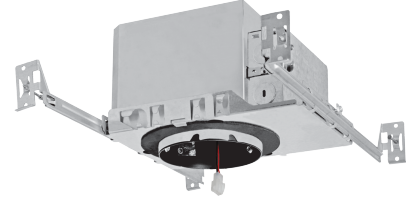

4" Trimless Cedar System New Construction IC Airtight Housing w/Driver

IC Airtight housing for trimless, high-end residential and light commercial, 850-1600 lumens.

Features

- cUL Listed for direct contact with insulation.
- Compatible with 2 x 8 construction.
- Optional 90 minutes, 120/277 VAC, 60Hz, Emergency Backup.
- Flicker-Free Dimming.
- USA designed and assembled.
- Limited 5 year warranty.
- For use with ELCO Cedar™ System 4" Trimless LED Light Engines.
- 2 at the end of the item number denotes Generation 2. Please note Gen 2 and Gen 1 are not cross compatible.

Specifications

Wattage	12.5 MAXW
Lumens	850 lm - 1600 lm
Voltage	120/277V or 120V
Dimmable	Triac/ELV, Triac/ELV/0-10V, Sunset
Power Factor	≥0.95
Damp Location Listed	

Technical Details

Construction:

- For use in IC and non-IC conditions. Up to 1600 lumens.
- Housing adjusts in frame to accommodate up to 1 1/2" ceiling thickness.
- Airtight housing with gasket to restrict airflow in accordance with ASTM E-283 air-tight requirements.

Installation:

- Designed for ceiling plenums where 2x6 joists or taller are used.
- High strength hanger bars can easily be nailed to joists.
- Suitable for T-grid and drop ceiling applications.
- See installation sheet for detailed information.

Junction Box: Positioned to accommodate straight conduit runs. Two 3/4" knockouts, Seven 1/2" trade size conduit knockouts, One 3/8" knockout. Four Pry-out knockout slots for easy romex installation.

Hanger Bars: Pre Installed hanger bars with True Nail easy installation in regular lumber, engineered lumber, and Laminated Beams. Integral T-bar slots for easy installation in T-Bars. Spans up 24" and can be repositioned 90°. Score lines allow for tool-free hanger bar size reduction. Integral leveling flange allows for single-person installation while easily aligning the housings with the joists.