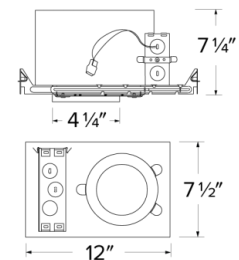

Junction Box: Positioned to accommodate straight conduit runs. Two 3/4" knockouts, Seven 1/2" trade size conduit knockouts, One 3/8" knockout. Four Pry-out knockout slots for easy romex installation.

Hanger Bars: Pre Installed hanger bars with True Nail easy installation in regular lumber, engineered lumber, and Laminated Beams. Integral T-bar slots for easy installation in T-Bars. Spans up 24" and can be repositioned 90°. Score lines allow for tool-free hanger bar size reduction. Integral leveling flange allows for single-person installation while easily aligning the housings with the joists.

Listings: cUL Listed for Damp Location and for Wet Location with select trims. cUL Listed for Direct Contact with Insulation and Combustible Material. cUL Listed for Feed Through.

E4TL08ICA Dimensions

E4TL16ICA Dimensions