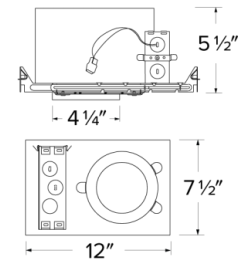

E4TL08ICA Dimensions

E4TL16ICA Dimensions