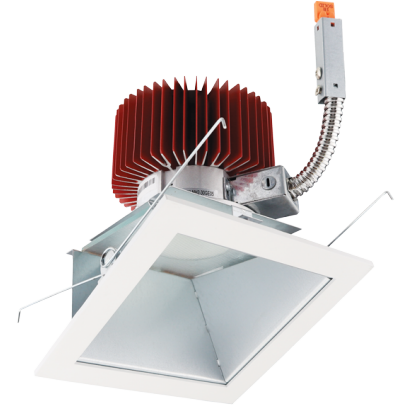

# 4" Square Wall Wash Reflector LED Light Engine Trims

## Features

- Light Engines feature premium LED COB.
- Strong and smooth lumen output.
- Color temperatures from 2700K to 5000K or Sunset Dimming option.
- 2 at the end of the item number denotes Generation 2. Please note Gen 2 and Gen 1 are not cross compatible.

## Technical Details

**Optics:** Glass lens diffuses light evenly throughout while reducing glare with LED technology.

**Reflector Construction:** Reflector is one piece, deep, self-flanged construction spun from .05" thick High Grade Aluminum. Reflector allows for minimal glare and a strong glare cut-off.