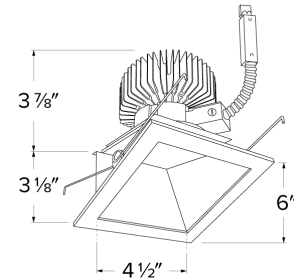

Specifications

Wattage	8.8W - 36.8W
Lumens	850 lm - 4000 lm
Color Temp.	2700K - SunsetK
Lamp Type	LED
CRI	93+
Wet Location	Listed

Dimensions

Technical Details

Optics: Glass lens diffuses light evenly throughout while reducing glare with LED technology.

Reflector Construction: Reflector is one piece, deep, self-flanged construction spun from .05" thick High Grade Aluminum. Reflector allows for minimal glare and a strong glare cut-off.

Installation: Must be installed on a Laurel System frame with compatible lumen rating. Frames are available for New Construction, Remodel and as a Retrofit Kit.