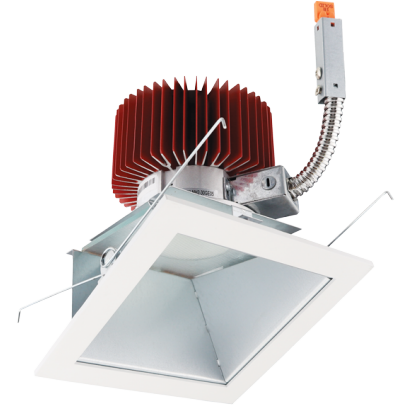

4" Square Wall Wash Reflector LED Light Engine Trims

Features

- Light Engines feature premium LED COB.
- Strong and smooth lumen output.
- Color temperatures from 2700K to 5000K or Sunset Dimming option.
- 2 at the end of the item number denotes Generation 2. Please note Gen 2 and Gen 1 are not cross compatible.

Specifications

Wattage	8.8W - 36.8W
Lumens	850 lm - 4000 lm
Color Temp.	2700K - SunsetK
Lamp Type	LED
CRI	93+
Wet Location	Listed

Dimensions

Technical Details

Optics: Glass lens diffuses light evenly throughout while reducing glare with LED technology.

Reflector Construction: Reflector is one piece, deep, self-flanged construction spun from .05" thick High Grade Aluminum. Reflector allows for minimal glare and a strong glare cut-off.

Installation: Must be installed on a Laurel System frame with compatible lumen rating. Frames are available for New Construction, Remodel and as a Retrofit Kit.