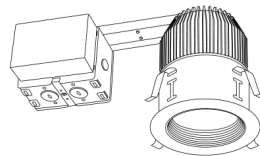

IC Airtight Remodel Housing

CAT NO.	SPECIFICATIONS
ELDR47ICA	1200 lm/ 16W / 2700K
ELDR46ICA	1200 lm/ 16W / 3000K
ELD45ICA	1200 lm/ 16W / 4000K