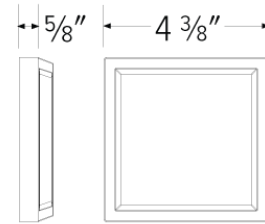

4" Square Sky Panel™

Edge-Lit LED Technology with glare control lens for even glow

Features

- Fits 3", 3 1/2" and 4" Octagon and Round junction boxes
- Fits 4" housings with optional [ELSPMNT468](#) mounting accessories
- Dimmable to 10% with select dimmers
- Edge-lit LED technology
- IC Rated and Wet Location Rated
- ETL Listed
- JA8 2016 E-Compliant
- 4 3/8" Sq. x 5/8" H

Specifications

Wattage	10W
Lumens	600 lm - 650 lm
Voltage	120V
Color Temp.	3000K - 4000K
Dimmable	Triac/ELV
Lamp Type	LED
CRI	90+
Wet Location	Listed

Options

White

Black

Dimensions

Product Numbers

Item	Lamp type	Lumens	CCT	Watts	Voltage	Dimming	Finish
ELSP4430W	LED	600 lm	3000K	10W	120V	Triac/ELV	All White
ELSP4430B	LED	600 lm	3000K	10W	120V	Triac/ELV	All Black
ELSP4440W	LED	650 lm	4000K	10W	120V	Triac/ELV	All White
ELSP4440B	LED	650 lm	4000K	10W	120V	Triac/ELV	All Black