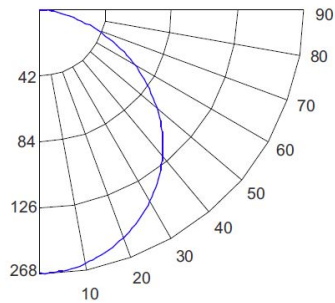

Specifications

Wattage	10W
Lumens	600 lm - 650 lm
Voltage	120V
Color Temp.	3000K - 4000K
Dimmable	Triac/ELV
Lamp Type	LED
CRI	90+
Wet Location	Listed

Options

White

Black

Dimensions

Product Numbers

Item	Lamp type	Lumens	CCT	Watts	Voltage	Dimming	Finish
ELSP4430W	LED	600 lm	3000K	10W	120V	Triac/ELV	All White
ELSP4430B	LED	600 lm	3000K	10W	120V	Triac/ELV	All Black
ELSP4440W	LED	650 lm	4000K	10W	120V	Triac/ELV	All White
ELSP4440B	LED	650 lm	4000K	10W	120V	Triac/ELV	All Black

Product Number Builder Example: ELSP4430W

4" Square Sky Panel™

Color Temp

Finish

ELSP44

30 3000K
40 4000K

W All White
B All Black

4" Square Sky Panel

Multiplier: 4000K (x 1.08)

PHOTOMETRIC REPORT

Product #: ELSP4430
Wattage/Lumens: 9.4W/ 468 lm
Luminaire LPW: 50 Lm/W

CANDLE POWER SUMMARY

Degrees Vertical	0°
0	168
5	167
15	161
25	151
35	135
45	114
55	89
65	60
75	31
85	5
90	0