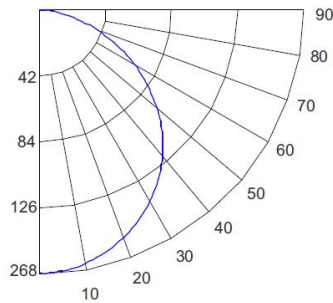

Specifications

Wattage	10W
Lumens	600 lm - 650 lm
Voltage	120V
Color Temp.	3000K - 4000K
Dimmable	Triac/ELV
Lamp Type	LED
CRI	90+
Wet Location	Listed

Options

White

Black

Dimensions

Product Numbers

Item	Lamp type	Lumens	CCT	Watts	Voltage	Dimming	Finish
ELSP4430W	LED	600 lm	3000K	10W	120V	Triac/ELV	All White
ELSP4430B	LED	600 lm	3000K	10W	120V	Triac/ELV	All Black
ELSP4440W	LED	650 lm	4000K	10W	120V	Triac/ELV	All White
ELSP4440B	LED	650 lm	4000K	10W	120V	Triac/ELV	All Black

Product Number Builder Example: ELSP4430W

4" Square Sky Panel™

Color Temp

Finish

ELSP44

30 3000K
40 4000K

W All White
B All Black

4" Square Sky Panel

Multiplier: 4000K (x 1.08)

PHOTOMETRIC REPORT

Product #: ELSP4430
Wattage/Lumens: 9.4W/ 468 lm
Luminaire LPW: 50 Lm/W

CANDLE POWER SUMMARY

Degrees Vertical	0°
0	168
5	167
15	161
25	151
35	135
45	114
55	89
65	60
75	31
85	5
90	0